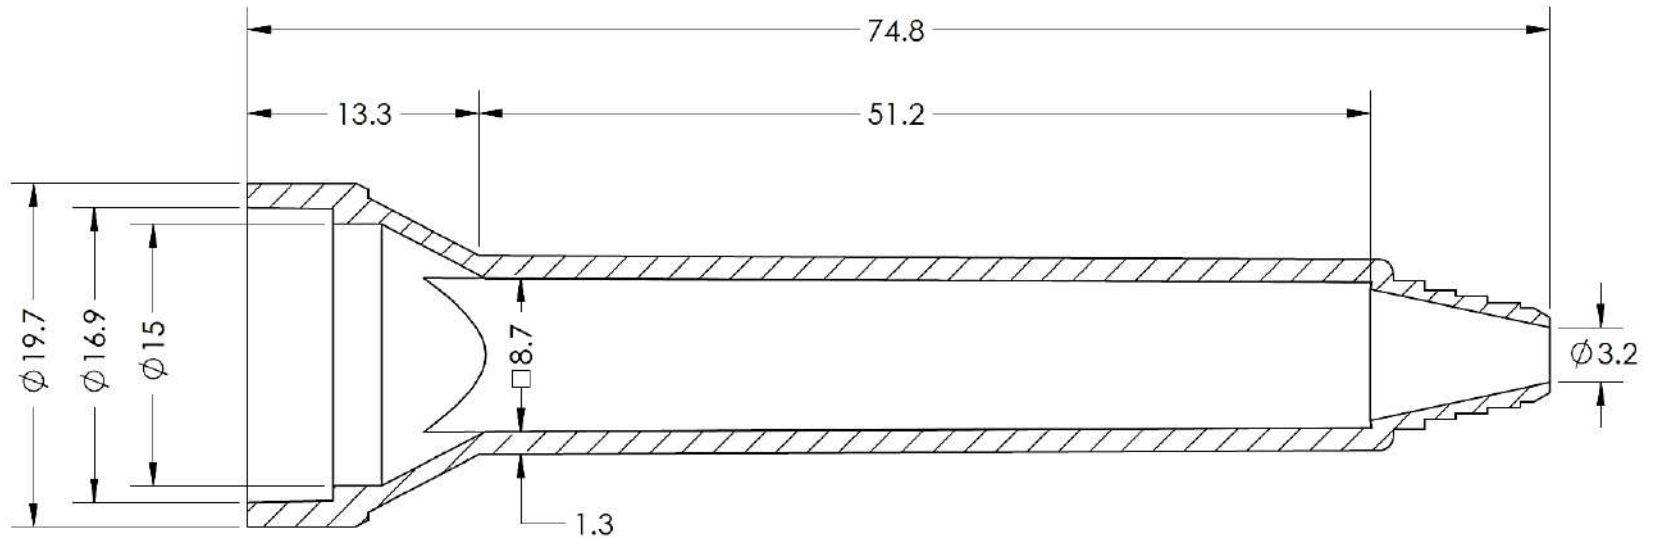

Dimensional Drawing

xemexTM

UNITS: MM	PRODUCT: XEMEX	SKU: 2110071607
--------------	-------------------	--------------------

INSERT: PA-Natural	SIZE A	AUTHOR: Eric Ronning	REV: 200418 v2.5
HOUSING: PP-Clarified	SCALE:	WEIGHT:	SHEET 1 OF 1